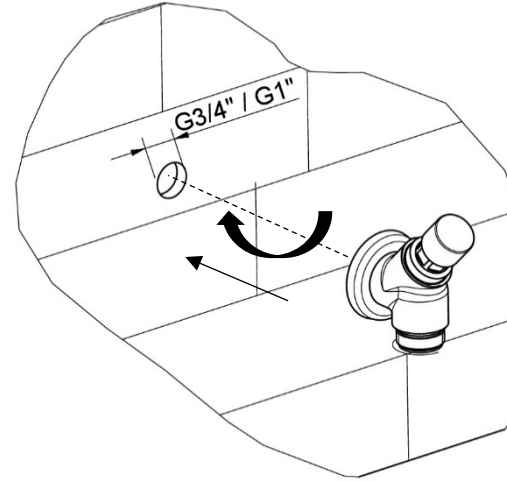

5

SCARICO / DISCHARGE

Manuale d'istruzione

Installation instruction

FLUSSOMETRO PER WC

SELF-CLOSING FLUSH VALVE FOR WC

1

3