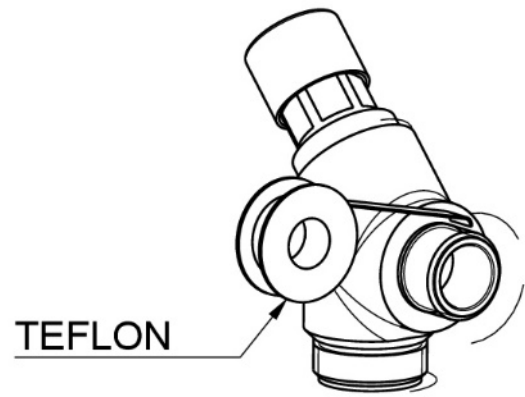

5

SCARICO / DISCHARGE

Manuale d'istruzione

Installation instruction

FLUSSOMETRO PER WC

SELF-CLOSING FLUSH VALVE FOR WC

1

3