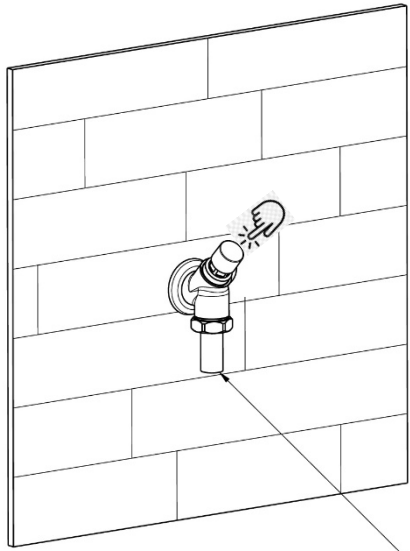

5

SCARICO / DISCHARGE

Manuale d'istruzione

Installation instruction

FLUSSOMETRO PER WC

SELF-CLOSING FLUSH VALVE FOR WC

1

3