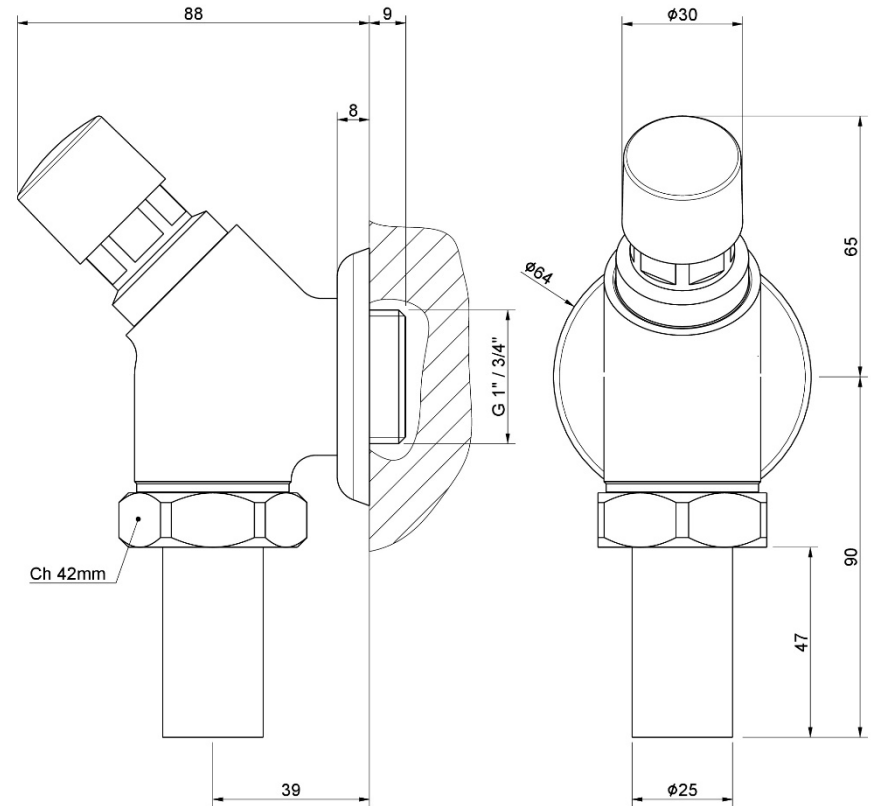

5

SCARICO / DISCHARGE

Manuale d'istruzione

Installation instruction

FLUSSOMETRO PER WC

SELF-CLOSING FLUSH VALVE FOR WC

1

3

2

4