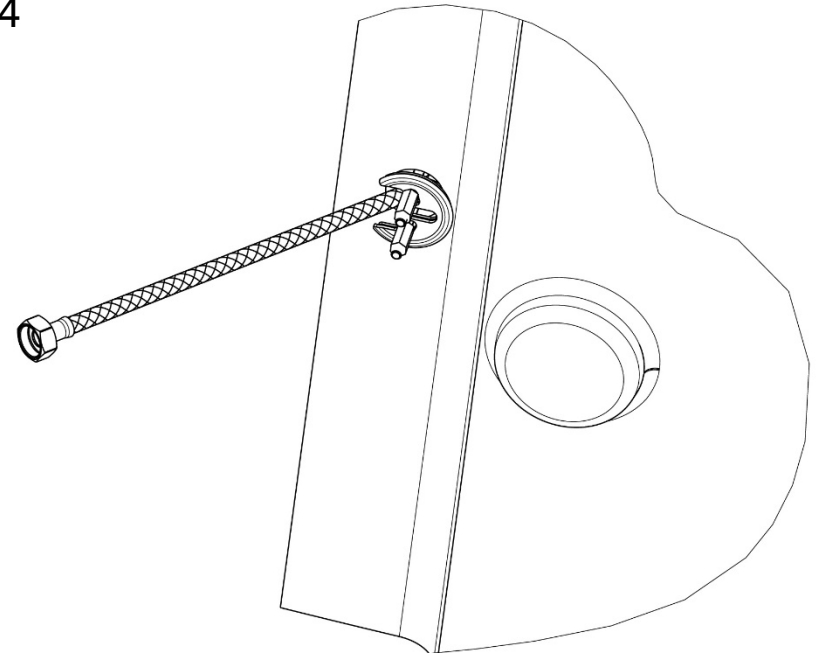

5

6

Manuale d'istruzione

Installation instruction

RUBINETTO LAVABO TEMPORIZZATO

SELF-CLOSING BASIN TAP

IST024490005XXX

REV00

1

TUBO FLEX DN6 M10X1
G1/2" L340 GUARN INC

FLEXIBLE DN6 M10x1
G1/2" L340 GUARN INC

3

4

2