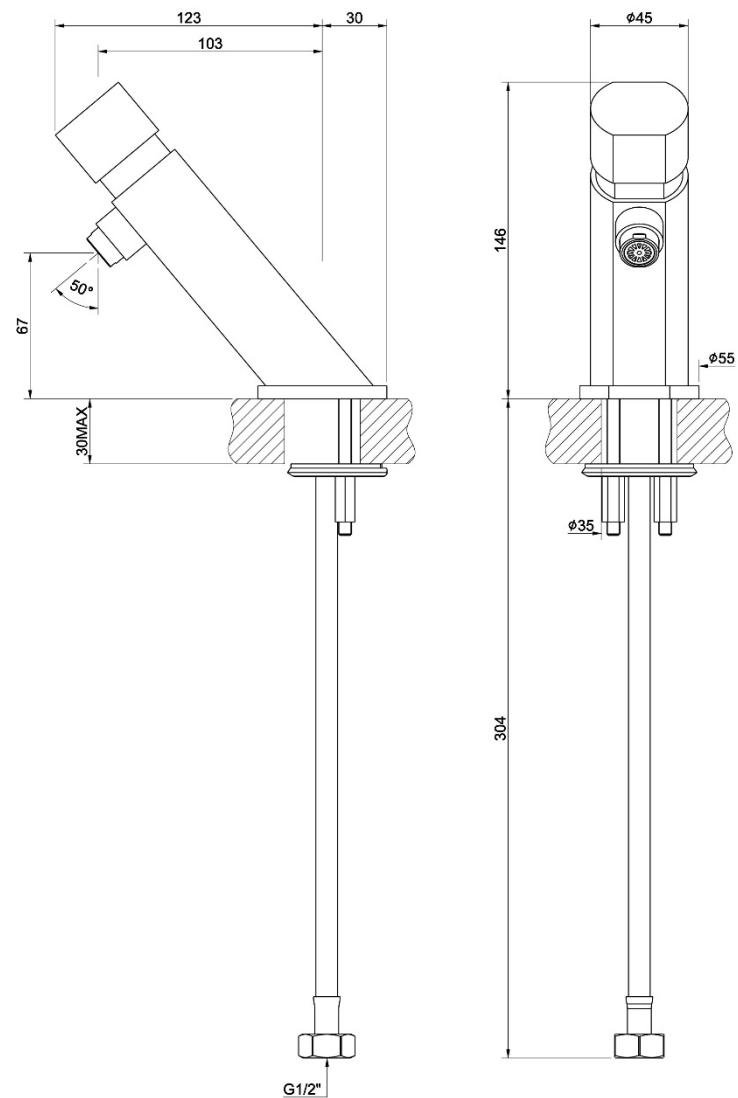

5

6

Manuale d'istruzione

Installation instruction

RUBINETTO LAVABO TEMPORIZZATO

SELF-CLOSING BASIN TAP

IST024490005XXX

REV00

1

TUBO FLEX DN6 M10X1
G1/2" L340 GUARN INC

FLEXIBLE DN6 M10x1
G1/2" L340 GUARN INC

3

4

2