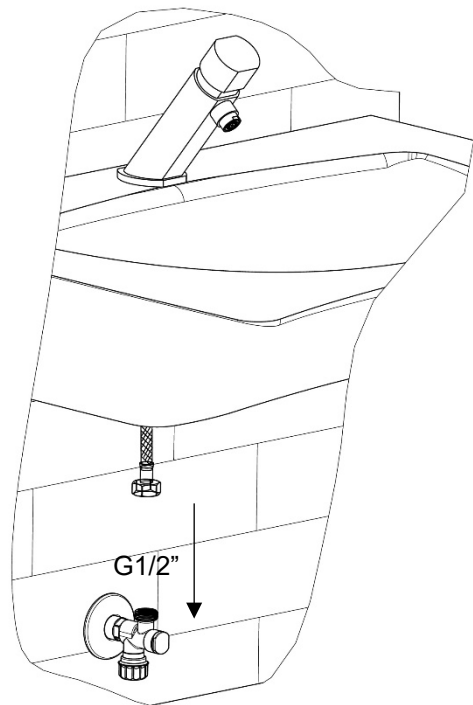

5

6

Manuale d'istruzione

Installation instruction

RUBINETTO LAVABO TEMPORIZZATO

SELF-CLOSING BASIN TAP

IST024490005XXX

REV00

1

TUBO FLEX DN6 M10X1
G1/2" L340 GUARN INC

FLEXIBLE DN6 M10x1
G1/2" L340 GUARN INC

3

4

2