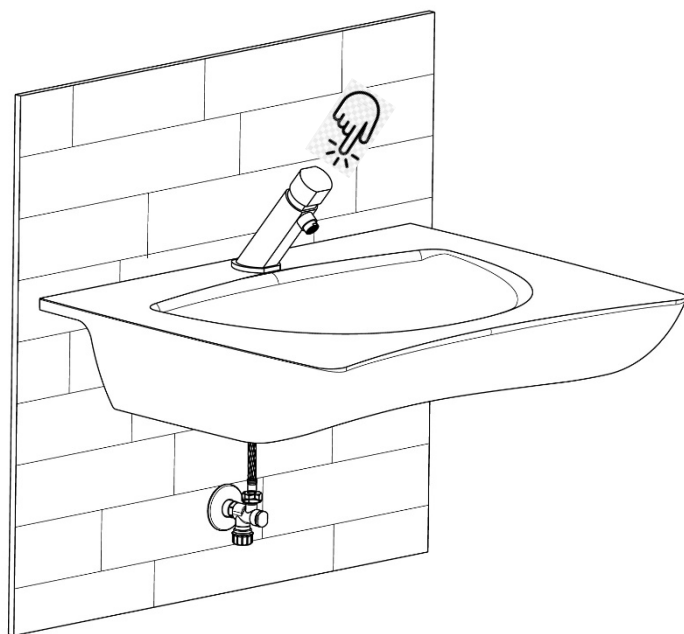

5

6

Manuale d'istruzione

Installation instruction

RUBINETTO LAVABO TEMPORIZZATO

SELF-CLOSING BASIN TAP

IST024490005XXX

REV00

1

TUBO FLEX DN6 M10X1
G1/2" L340 GUARN INC

FLEXIBLE DN6 M10x1
G1/2" L340 GUARN INC

3

4

2