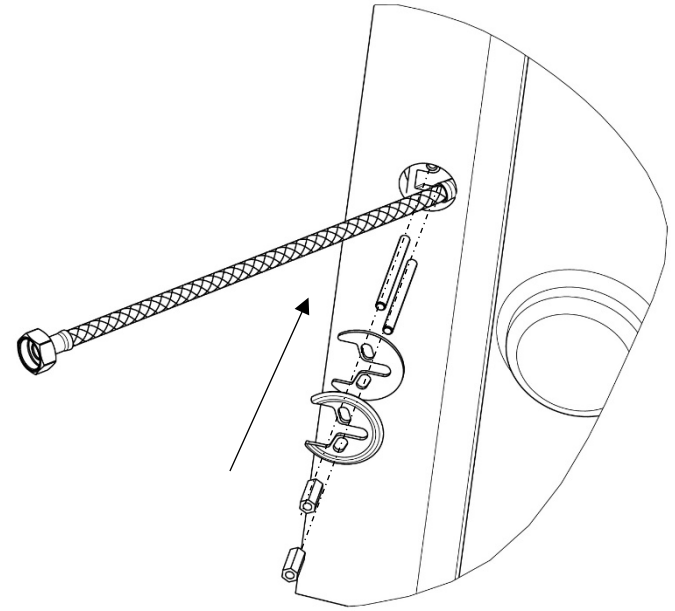

5

6

Manuale d'istruzione

Installation instruction

RUBINETTO LAVABO TEMPORIZZATO

SELF-CLOSING BASIN TAP

IST024490005XXX

REV00

1

TUBO FLEX DN6 M10X1
G1/2" L340 GUARN INC

FLEXIBLE DN6 M10x1
G1/2" L340 GUARN INC

3

4

2