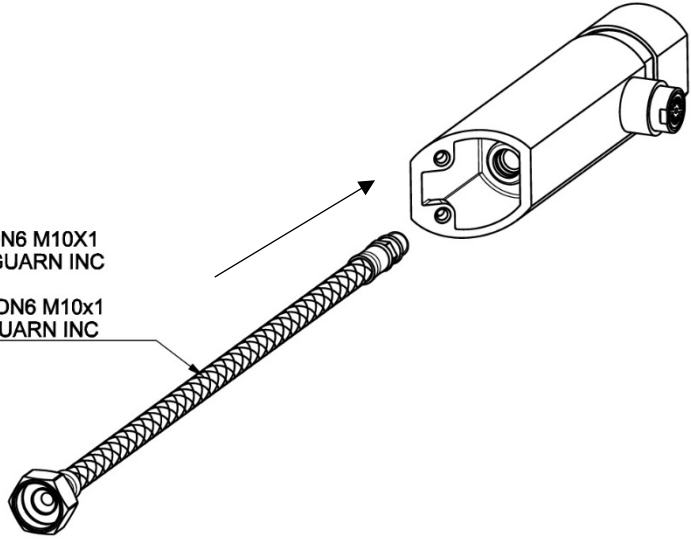

5

6

Manuale d'istruzione

Installation instruction

RUBINETTO LAVABO TEMPORIZZATO

SELF-CLOSING BASIN TAP

IST024490005XXX

REV00

1

TUBO FLEX DN6 M10X1
G1/2" L340 GUARN INC

FLEXIBLE DN6 M10x1
G1/2" L340 GUARN INC

3

4

2