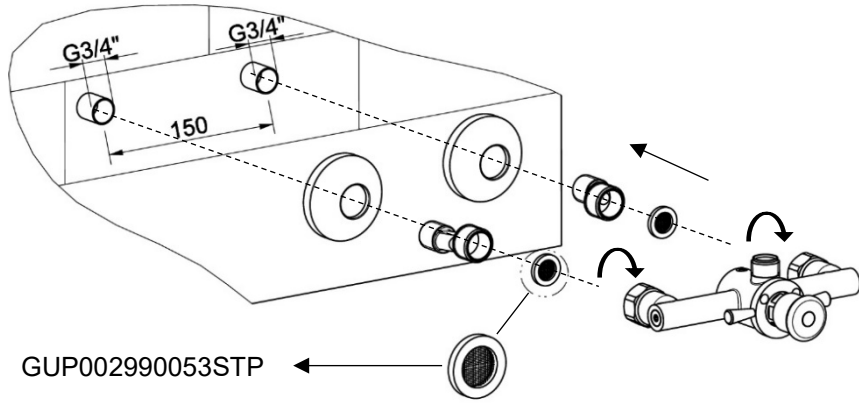

MISCELATORE TEMPORIZZATO PER DOCCIA
TEMPORARY MIXER FOR SHOWER

1

2

REGULATION FLOW

TO BE USED TO ADJUST THE FLOW REGULATION