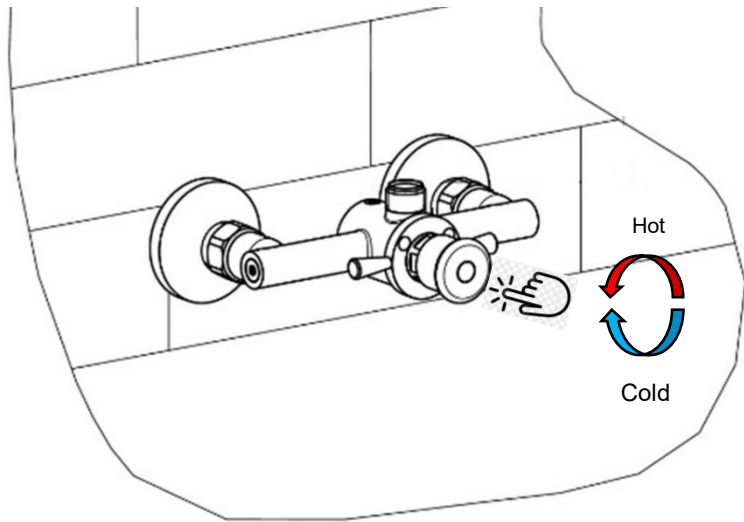

MISCELATORE TEMPORIZZATO PER DOCCIA
TEMPORARY MIXER FOR SHOWER

1

2

REGULATION FLOW

TO BE USED TO ADJUST THE FLOW REGULATION