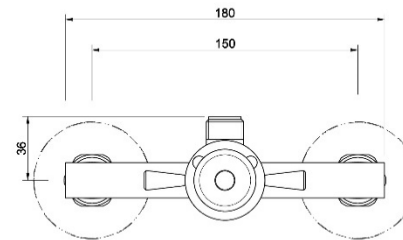

MISCELATORE TEMPORIZZATO PER DOCCIA
TEMPORARY MIXER FOR SHOWER

1

2

REGULATION FLOW

TO BE USED TO ADJUST THE FLOW REGULATION