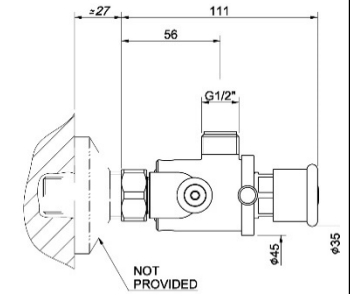

MISCELATORE TEMPORIZZATO PER DOCCIA
TEMPORARY MIXER FOR SHOWER

1

2

REGULATION FLOW

TO BE USED TO ADJUST THE FLOW REGULATION