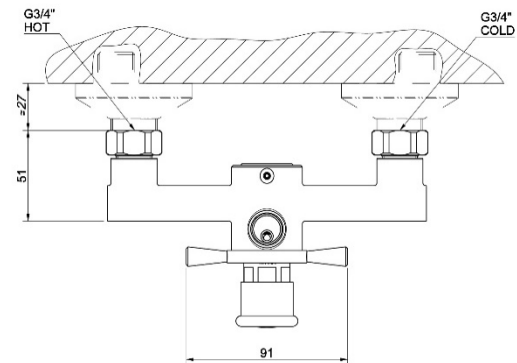

MISCELATORE TEMPORIZZATO PER DOCCIA
TEMPORARY MIXER FOR SHOWER

1

2

REGULATION FLOW

TO BE USED TO ADJUST THE FLOW REGULATION